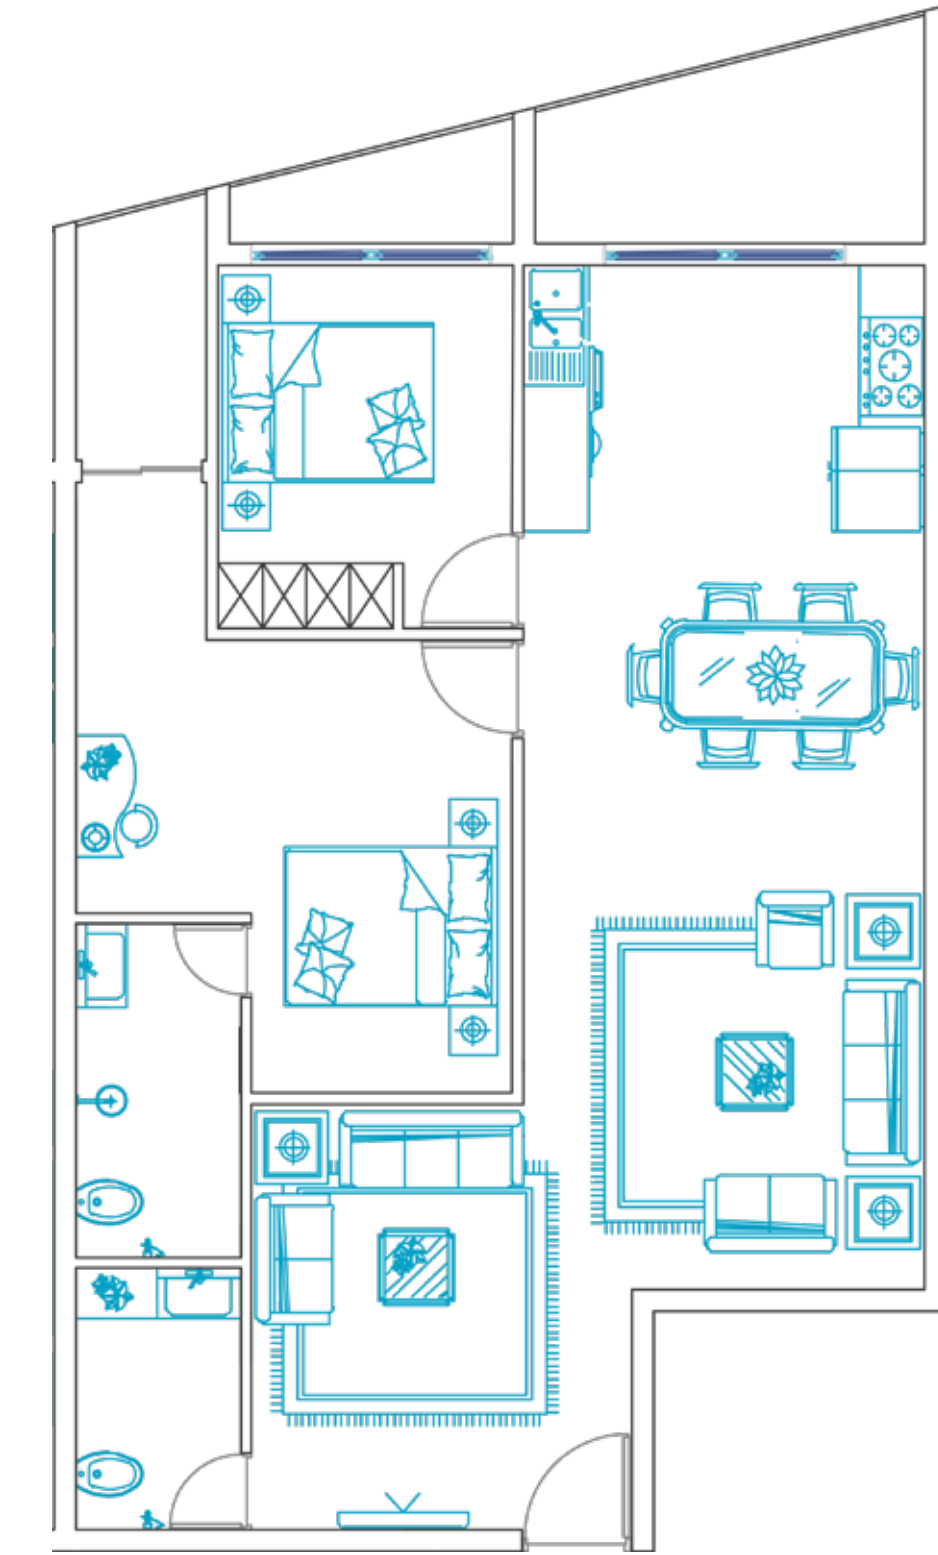

TOP VIEW

تعداد واحدها: ۲۷
تعداد اتاق خواب: ۲

LOCATION OF THE UNITS

105 m² PLAN