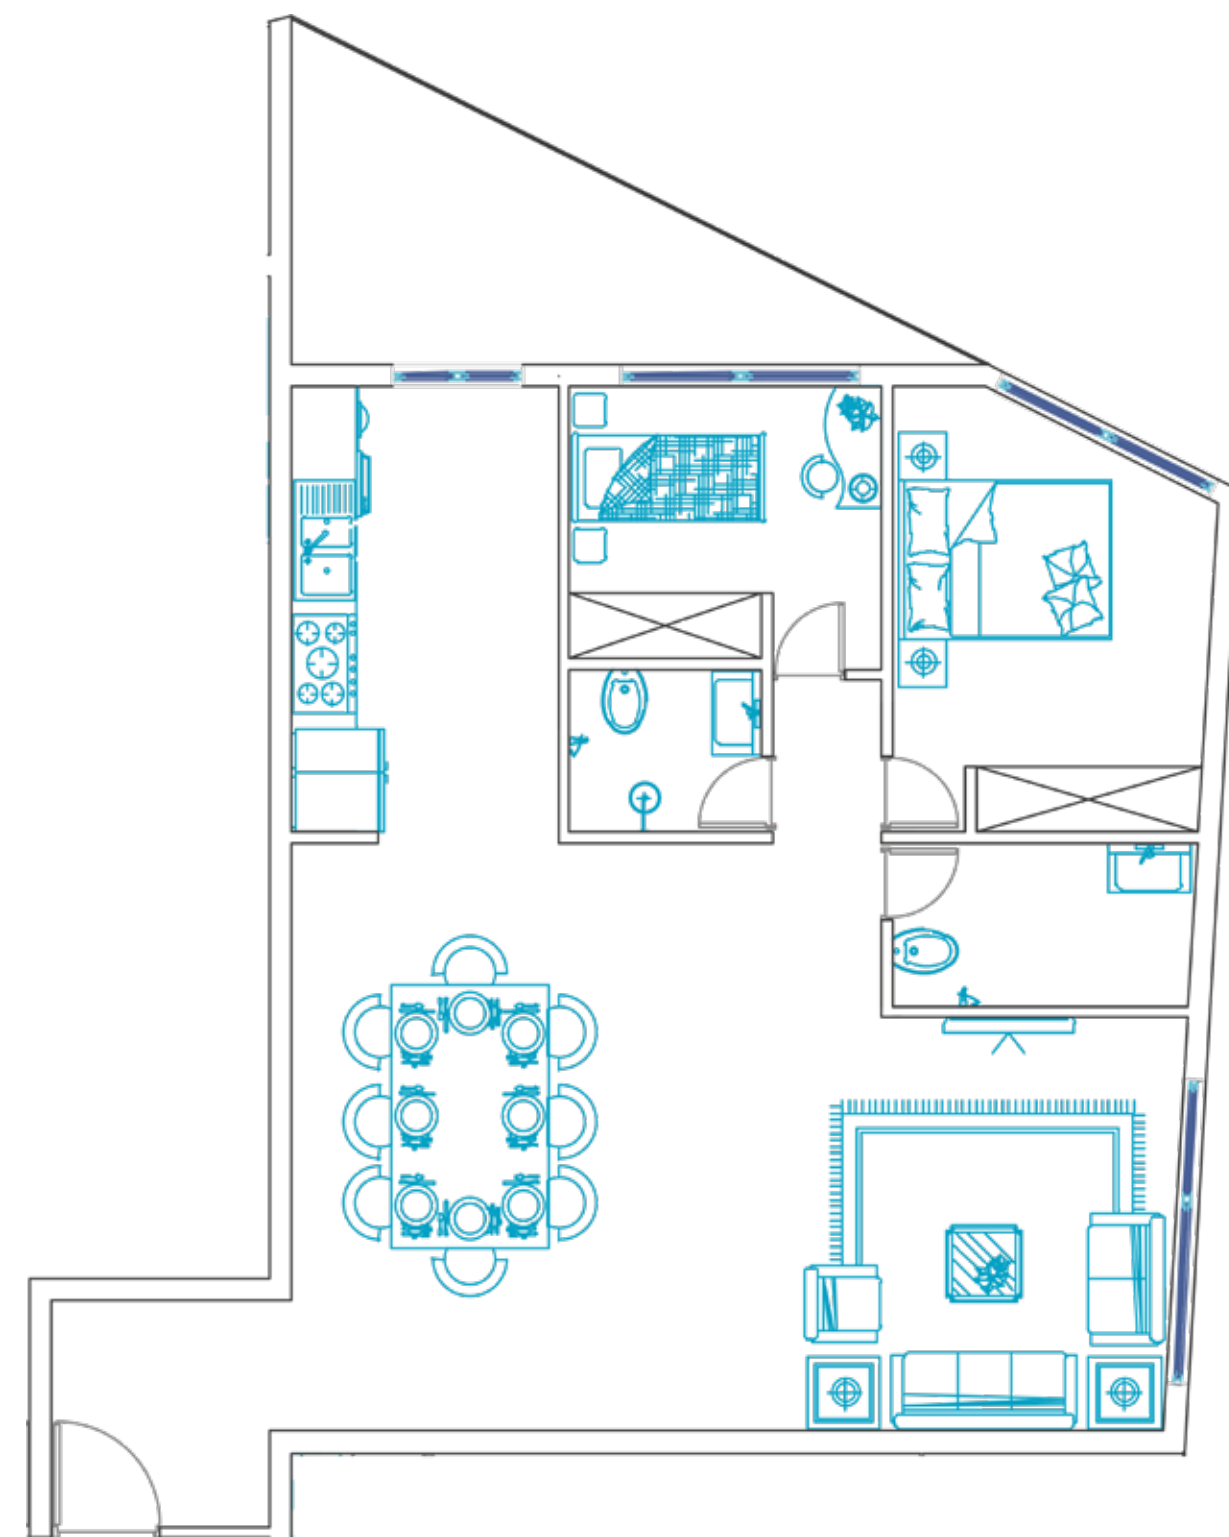

TOP VIEW

تعداد واحدها: ۷۲
تعداد اتاق خواب: ۲

LOCATION OF THE UNITS

95m² PLAN